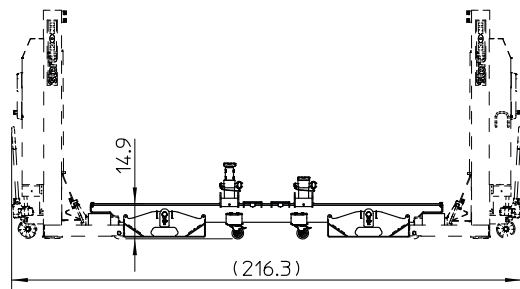

Capacity 44,000 lbs

Multi-Purpose Cross Beam (MPB)

The MPB can be used for military specialized vehicles and equipment.

- Robustly built with a capacity of 44,000 lbs
- Completely safe, durable and totally versatile wheel-free maintenance
- Safely and securely lifts military vehicles from the chassis
- Swivel castors for easy maneuverability and positioning
- Standard adjustable sliding pads and flat adapters make contact with the vehicle's pick-up points for easy access to wheels and suspension
- Optional adapters available for effective lifting of military specialized vehicles and equipment

DIMENSION OVERVIEW

SIDE PICK-UP DIMENSIONS

FRONT PICK-UP DIMENSIONS

Specifications

Capacity:	44,000 lbs
Height:	15"
Length:	149.6"
Width:	34.4"
Weight:	1,430 lbs

Stertil-Koni U.S.A. Inc.
P.O. 200 Log Canoe Circle
Stevensville, Maryland 21666
Tel. 410-643-9001
Toll free 800-336-6637
Fax 410-643-8901