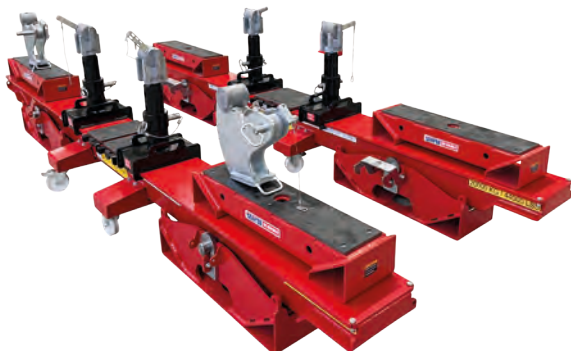

Capacity 44,000 lbs

Multi-Purpose Cross Beam (MPB)

The MPB can be used for military specialized vehicles and equipment.

- Robustly built with a capacity of 44,000 lbs
- Completely safe, durable and totally versatile wheel-free maintenance
- Safely and securely lifts military vehicles from the chassis
- Swivel castors for easy maneuverability and positioning
- Standard adjustable sliding pads and flat adapters make contact with the vehicle's pick-up points for easy access to wheels and suspension
- Optional adapters available for effective lifting of military specialized vehicles and equipment

DIMENSION OVERVIEW

SIDE PICK-UP DIMENSIONS

FRONT PICK-UP DIMENSIONS

Specifications

Capacity:	44,000 lbs
Height:	15"
Length:	149.6"
Width:	34.4"
Weight:	1,430 lbs

Stertil-Koni U.S.A. Inc.
P.O. 200 Log Canoe Circle
Stevensville, Maryland 21666
Tel. 410-643-9001
Toll free 800-336-6637
Fax 410-643-8901