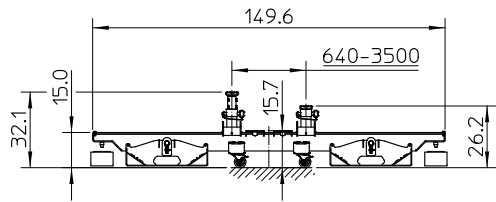

Capacity 44,000 lbs

Multi-Purpose Cross Beam (MPB)

The MPB can be used for military specialized vehicles and equipment.

- Robustly built with a capacity of 44,000 lbs
- Completely safe, durable and totally versatile wheel-free maintenance
- Safely and securely lifts military vehicles from the chassis
- Swivel castors for easy maneuverability and positioning
- Standard adjustable sliding pads and flat adapters make contact with the vehicle's pick-up points for easy access to wheels and suspension
- Optional adapters available for effective lifting of military specialized vehicles and equipment

DIMENSION OVERVIEW

SIDE PICK-UP DIMENSIONS

FRONT PICK-UP DIMENSIONS

Specifications

Capacity:	44,000 lbs
Height:	15"
Length:	149.6"
Width:	34.4"
Weight:	1,430 lbs

Stertil-Koni U.S.A. Inc.
P.O. 200 Log Canoe Circle
Stevensville, Maryland 21666
Tel. 410-643-9001
Toll free 800-336-6637
Fax 410-643-8901