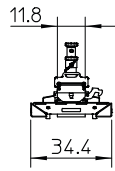

Capacity 44,000 lbs

Multi-Purpose Cross Beam (MPB)

The MPB can be used for military specialized vehicles and equipment.

- Robustly built with a capacity of 44,000 lbs
- Completely safe, durable and totally versatile wheel-free maintenance
- Safely and securely lifts military vehicles from the chassis
- Swivel castors for easy maneuverability and positioning
- Standard adjustable sliding pads and flat adapters make contact with the vehicle's pick-up points for easy access to wheels and suspension
- Optional adapters available for effective lifting of military specialized vehicles and equipment

DIMENSION OVERVIEW

SIDE PICK-UP DIMENSIONS

FRONT PICK-UP DIMENSIONS

Specifications

Capacity:	44,000 lbs
Height:	15"
Length:	149.6"
Width:	34.4"
Weight:	1,430 lbs

Stertil-Koni U.S.A. Inc.
P.O. 200 Log Canoe Circle
Stevensville, Maryland 21666
Tel. 410-643-9001
Toll free 800-336-6637
Fax 410-643-8901