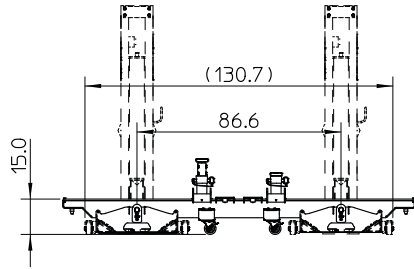

Capacity 44,000 lbs

Multi-Purpose Cross Beam (MPB)

The MPB can be used for military specialized vehicles and equipment.

- Robustly built with a capacity of 44,000 lbs
- Completely safe, durable and totally versatile wheel-free maintenance
- Safely and securely lifts military vehicles from the chassis
- Swivel castors for easy maneuverability and positioning
- Standard adjustable sliding pads and flat adapters make contact with the vehicle's pick-up points for easy access to wheels and suspension
- Optional adapters available for effective lifting of military specialized vehicles and equipment

DIMENSION OVERVIEW

SIDE PICK-UP DIMENSIONS

FRONT PICK-UP DIMENSIONS

Specifications

Capacity:	44,000 lbs
Height:	15"
Length:	149.6"
Width:	34.4"
Weight:	1,430 lbs

Stertil-Koni U.S.A. Inc.
P.O. 200 Log Canoe Circle
Stevensville, Maryland 21666
Tel. 410-643-9001
Toll free 800-336-6637
Fax 410-643-8901