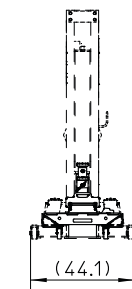

Capacity 44,000 lbs

Multi-Purpose Cross Beam (MPB)

The MPB can be used for military specialized vehicles and equipment.

- Robustly built with a capacity of 44,000 lbs
- Completely safe, durable and totally versatile wheel-free maintenance
- Safely and securely lifts military vehicles from the chassis
- Swivel castors for easy maneuverability and positioning
- Standard adjustable sliding pads and flat adapters make contact with the vehicle's pick-up points for easy access to wheels and suspension
- Optional adapters available for effective lifting of military specialized vehicles and equipment

DIMENSION OVERVIEW

SIDE PICK-UP DIMENSIONS

FRONT PICK-UP DIMENSIONS

Specifications

Capacity:	44,000 lbs
Height:	15"
Length:	149.6"
Width:	34.4"
Weight:	1,430 lbs

Stertil-Koni U.S.A. Inc.
P.O. 200 Log Canoe Circle
Stevensville, Maryland 21666
Tel. 410-643-9001
Toll free 800-336-6637
Fax 410-643-8901